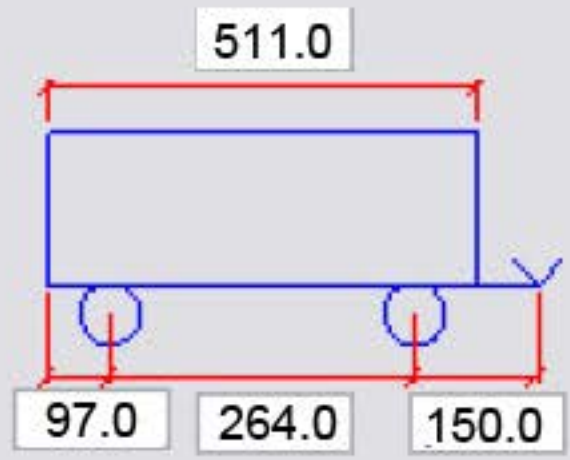

Part

511.0 inches

## Part Data

Current part ---> Tractor

Width: 96.0

Track: 96.0

Tire size: 40.00 inches

Steering: Front only

- Full
- Pin Ahead
- Pin Behind

Axes: 1

Wheels: 2

2 Axes

4 Wheels

50.00 Spacing [inches]

OK

Cancel

Help