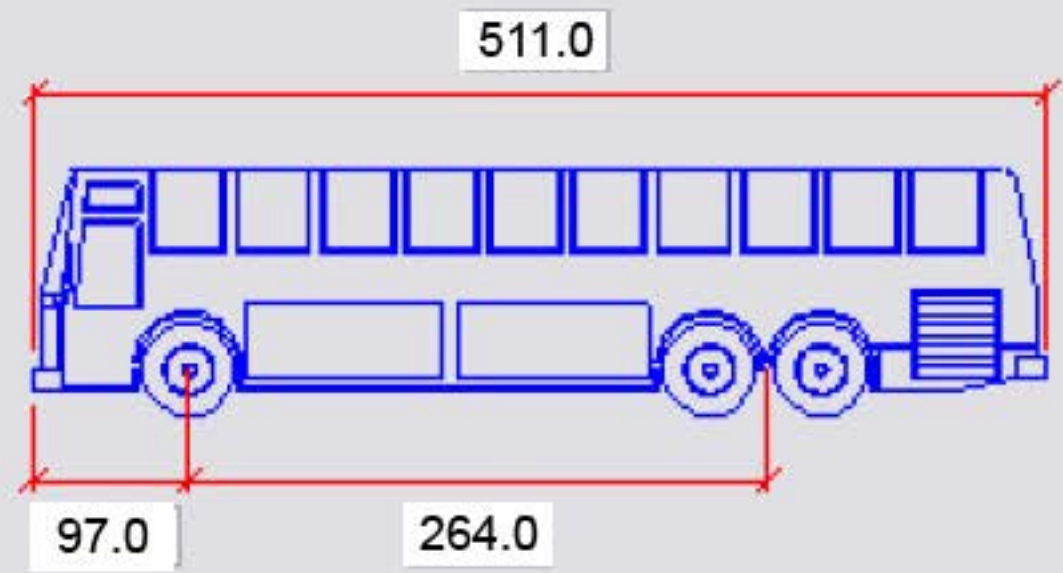

AutoTURN: Select Current Vehicle

Group:

- FTA 98 (UK)
- FTA CUSTOM (UK)
- VAGVERKET (SE)
- VAGVERKET 2004 (SE)
- VEGVESEN (NO)
- VSS 1990 (CH)
- CSN (CZ)
- CSN 2005 (CZ)
- RVS 2005 (AUT)
- **PICKUPS**

Vehicle:

- PICKUP TRUCK '05 F350 DL TRUCK2
- **LADDER TRUCK110 SUTPH**
- COA FIRE TRUCK

Click Vehicle Information to view or add notes.

Name: LADDER TRUCK110
Group: PICKUPS
Type: Coach Bus

Width	Track
96.0	96.0

Lock to lock time: 3.00 sec.
Steering lock angle: 37.9 deg.

Length: 511.0
Units: inches